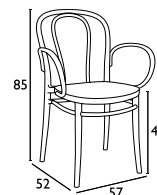

ΣΥΣΚΕΥΑΣΙΑ
14τεμ.

4Kg