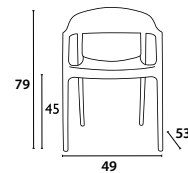

**BLACK/BLACK**  
32.0110

**WHITE/AMBER**  
32.0111

**WHITE/BLACK**  
32.0116

**BLACK/CLEAR**  
32.0112

**WHITE/CLEAR**  
32.0119

4,75Kg

Made with MAKROLON®

ΣΥΣΚΕΥΑΣΙΑ  
4 ΤΕΜ.