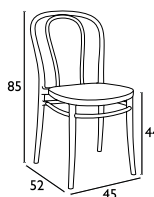

ΣΚΑΜΠΟ VICTOR

ΣΥΣΚΕΥΑΣΙΑ
14τεμ.

3,6Kg

- Πολυπροπυλένιο με 20% Fiber glass για απόλυτη αντοχή • Για εξωτερική και εσωτερική χρήση
- Πιστοποιημένη από CATAS TESTED • Στοιβαζόμενες

VICTOR XL®

ΠΙΣΤΟΠΟΙΗΜΕΝΟ ΠΡΟΪΟΝ
by
CATAS
tested

Siesta